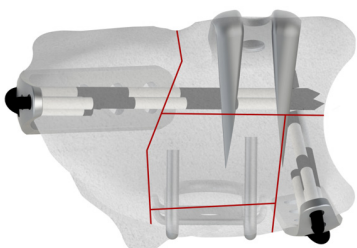

# Correct Coronal Malalignment in Seconds!

Restore radial length and close the DRUJ with the **Magic Screwdriver**.

See it in action

## More Intuitive.

Improved minimalist design featuring a more user-friendly layout to treat simple to complex wrist fractures.

- Radial Bearing Plates™
- Buttress Pins™
- Buttress Pins with Welded Washer™
- Pin Plates™
- Wrist Hook Plates™
- Radial Column Pin Plate™
- Bridge Plate™
- Radial Peg Plate™

## Nothing Beats the Original

Our unique set of implants rely on the Four Core Principles of Fragment Specific Fixation to address each fragile fragment without the need for thread purchase to create a load sharing construct.