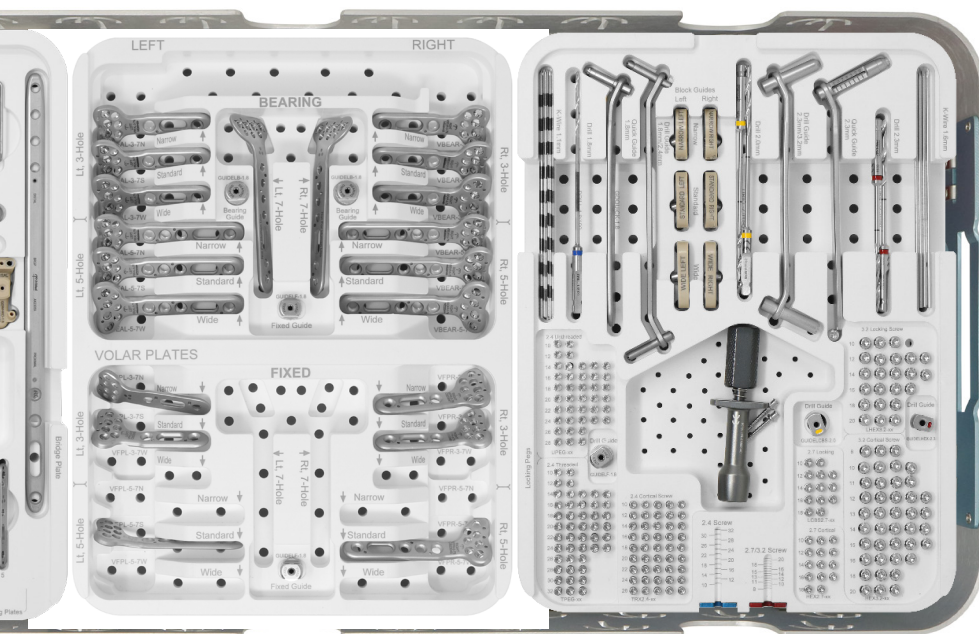

# Wrist Fixation System 3

We started the movement in  
wrist fixation.

*Ingenuity that never ends.*

Scan for  
more info

# Correct Coronal Malalignment in Seconds!

Restore radial length and close the DRUJ with the **Magic Screwdriver**.

See it in action

## More Intuitive.

Improved minimalist design featuring a more user-friendly layout to treat simple to complex wrist fractures.

- Radial Bearing Plates™
- Buttress Pins™
- Buttress Pins with Welded Washer™
- Pin Plates™
- Wrist Hook Plates™
- Radial Column Pin Plate™
- Bridge Plate™
- Radial Peg Plate™

## Nothing Beats the Original

Our unique set of implants rely on the Four Core Principles of Fragment Specific Fixation to address each fragile fragment without the need for thread purchase to create a load sharing construct.