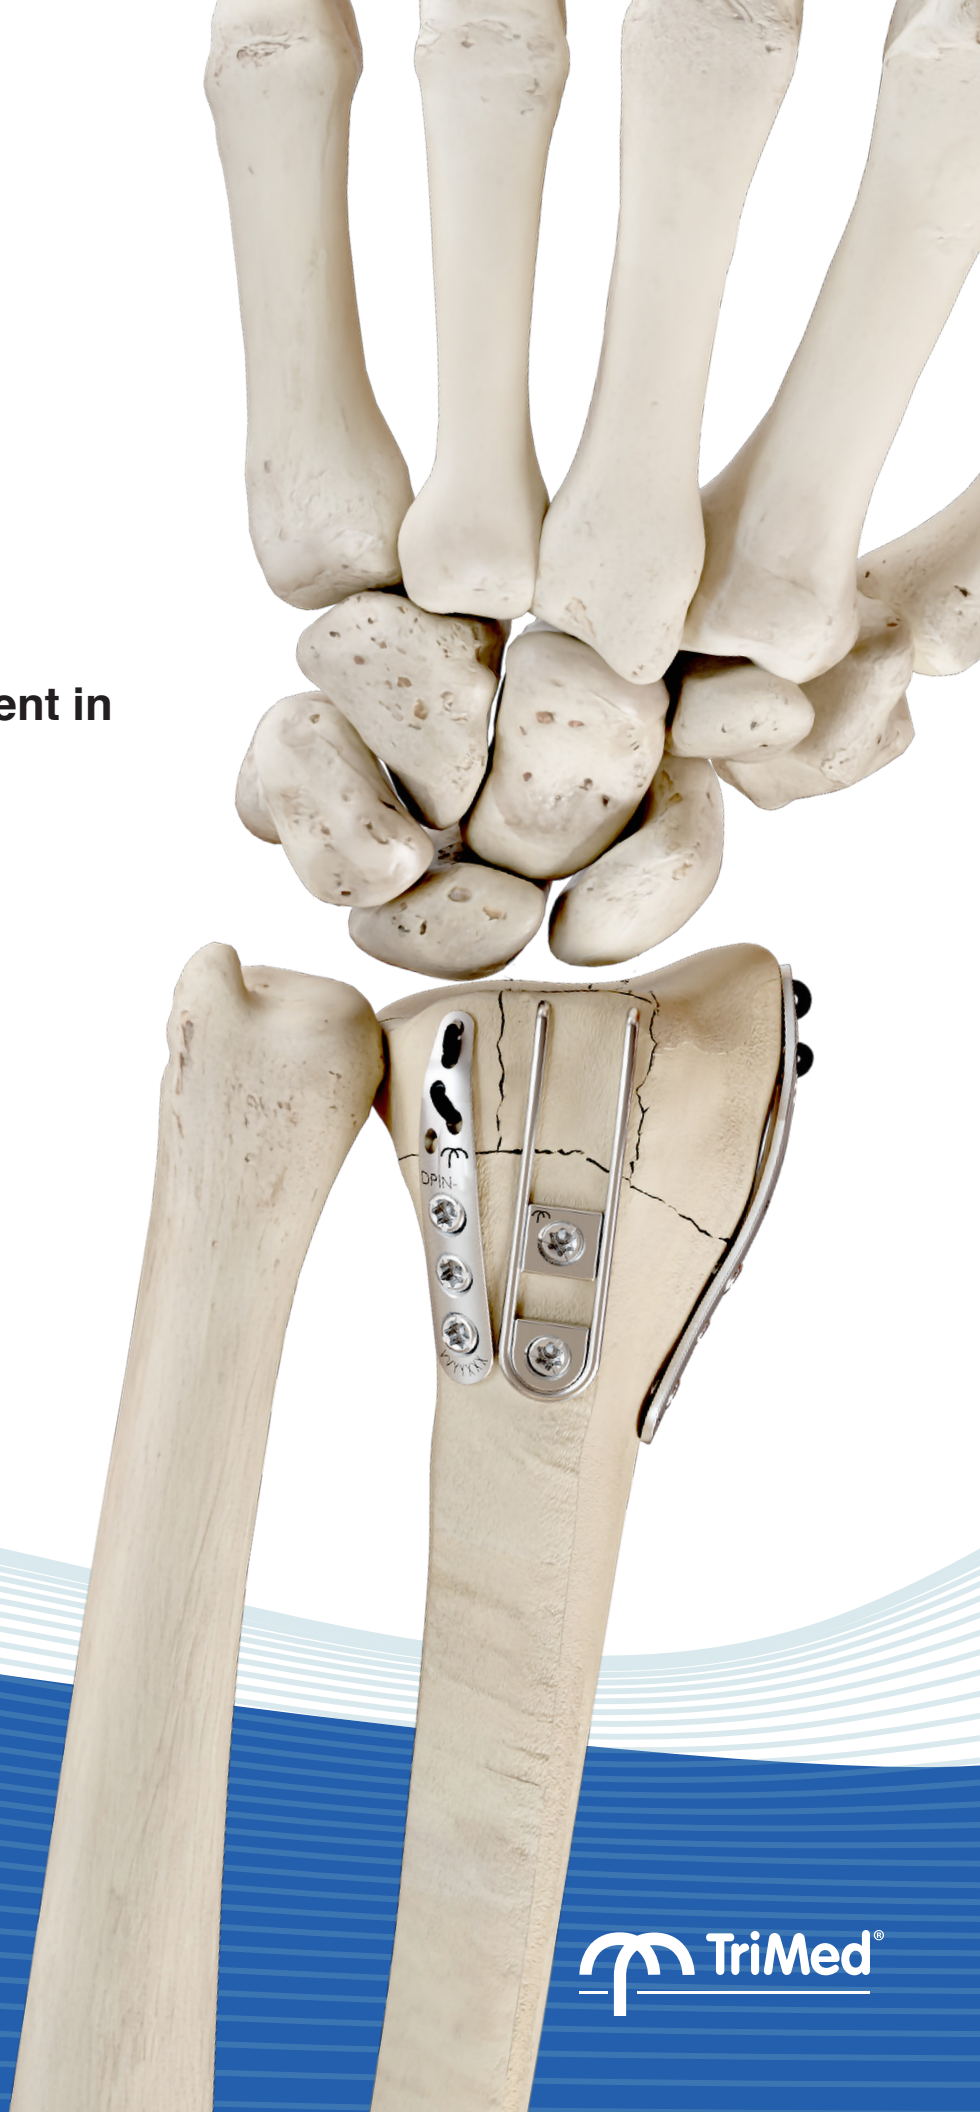

# Wrist Fixation System 3

We started the movement in  
wrist fixation.

*Ingenuity that never ends.*

Scan for  
more info

# Correct Coronal Malalignment in Seconds!

Restore radial length and close the DRUJ with the **Magic Screwdriver**.

See it in action

## More Intuitive.

Improved minimalist design featuring a more user-friendly layout to treat simple to complex wrist fractures.

- Radial Bearing Plates™
- Buttress Pins™
- Buttress Pins with Welded Washer™
- Pin Plates™
- Wrist Hook Plates™
- Radial Column Pin Plate™
- Bridge Plate™
- Radial Peg Plate™

## Nothing Beats the Original

Our unique set of implants rely on the Four Core Principles of Fragment Specific Fixation to address each fragile fragment without the need for thread purchase to create a load sharing construct.